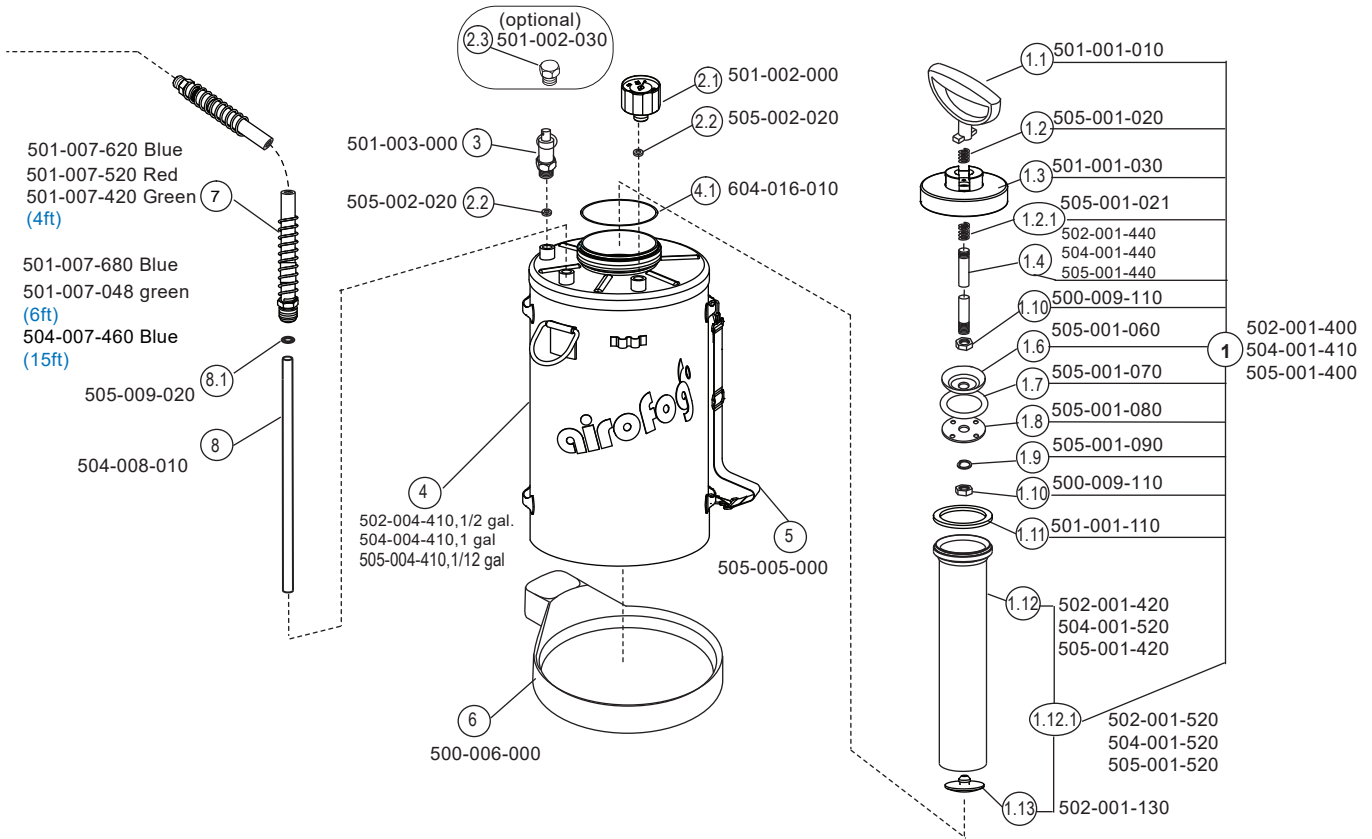

AiroPro Sprayer Breakout and Parts Diagram

Airo Pro 1 Gallon Sprayer- 501-504-210

Airo Pro .5 Gallon Sprayer- 501-502-180

Airo Pro 1.5 Gallon Sprayer- 501-505-180

AiroPro Sprayer Spare Part List

Pos	Part No	Description
1	505-001-400	Pump Assembly, 1 1/2 Gallon
1	504-001-410	Pump Assembly, 1 Gallon
1	502-001-400	Pump Assembly, 1/2 Gallon
1.1	501-001-010	Handle, Pump
1.2	505-001-020	Spring, Pump Lock
1.2.1	505-001-021	Spring, Buffer
1.3	501-001-030	Cap, Pump
1.4	505-001-440	Rod, Plunger 1 1/2 Gallon
1.4	504-001-440	Rod, Plunger 1 Gallon
1.4	502-001-440	Rod, Plunger 1/2 Gallon
1.6	505-001-060	Plate, Spreader
1.7	505-001-070	Plunger Piston O-ring (Viton inside cylinder)
1.8	505-001-080	Plate, Back
1.9	505-001-090	Washer, Lock
1.10	500-009-110	Lock Nut, Plunger
1.11	501-001-110	Gasket, Pump
1.12	505-001-420	Pump Cylinder, 1 1/2 Gallon
1.12	504-001-520	Pump cylinder, 1 Gallon
1.12	502-001-420	Pump Cylinder, 1/2 Gallon
1.13	502-001-130	Valve, Check
2.1	501-002-000	Gauge, 0-60 psi
2.2	505-001-090	Washer
3	501-003-000	Pressure Relief Valve
4	505-004-410	Tank, 1 1/2 Gallon
4	504-004-410	Tank, 1 Gallon
4	502-004-410	Tank, 1/2 Gallon
4.1	604-016-010	Tank Top-Ring
5	505-005-000	Adjustable Carrying Strap
6	500-006-000	Bottom, Blue
7	501-007-620	Hose, 4 Foot Blue
8	505-008-010	Tube, Syphon 1 1/2 Gallon
8	504-008-010	Tube, Syphon 1 Gallon
8	502-008-010	Tube, Syphon 1/2 Gallon
8.1	505-009-020	Syphon Tube-O Ring