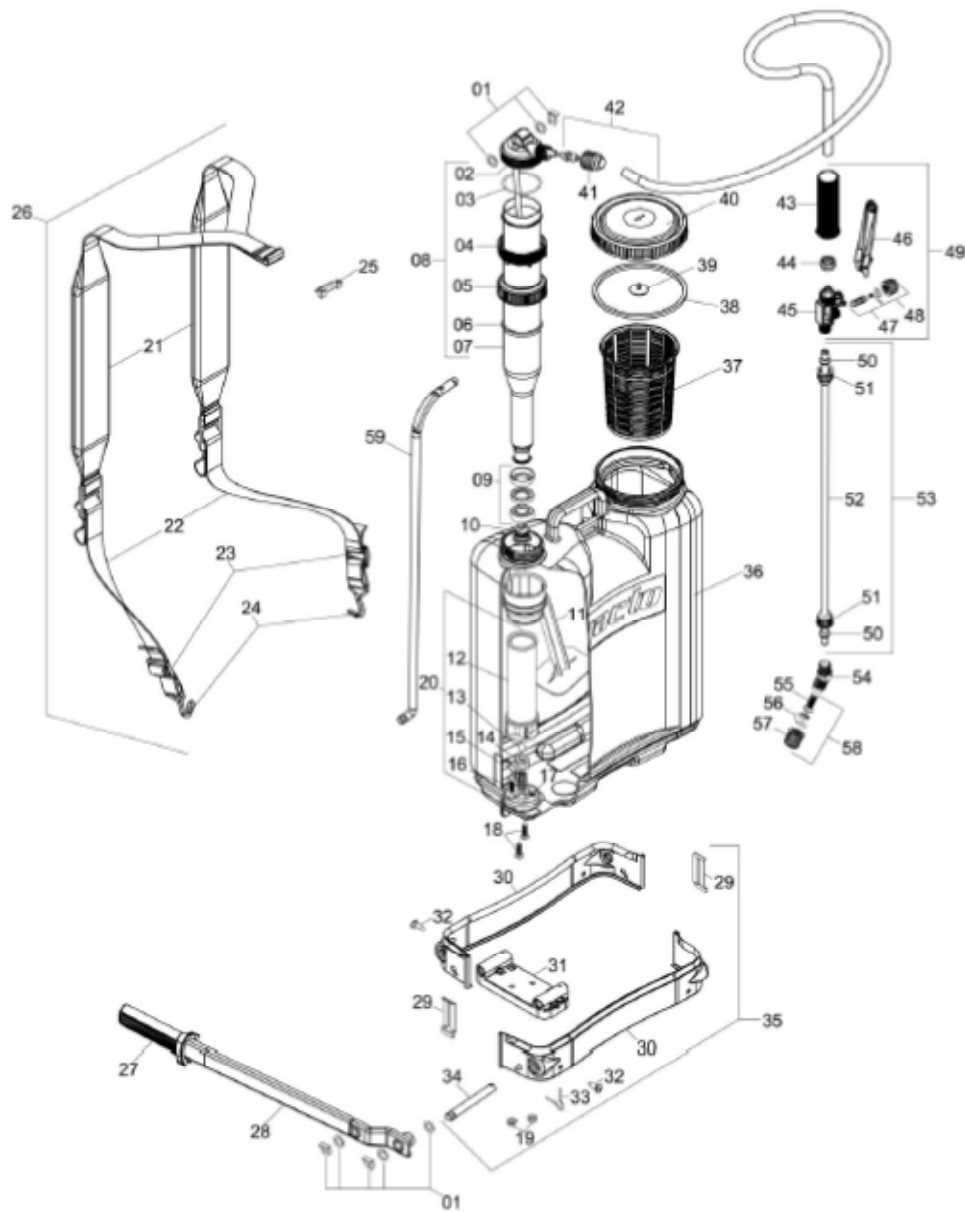

New CD400 White/Orange Parts Breakdown

N.	P/N	DESCRIPTION	Qty	N.	P/N	DESCRIPTION	Qty
0	1210801	Sprayer CD400	1	33	433888	Shaft lock	1
1	1198800	Washers and Lock ring set	1	34	433896	Pump lever shaft	1
2	942680	Chamber cover	1	35	635821	Split base (Items 29-34)	1
3	573154	O-ring OR1-136	1	36	878041	CD400 Tank with lid (Items 37 and 40)	1
4	040964	Chamber nut	1	37	942920	Strainer	1
5	831222	Packing ring nut	1	38	837922	Tank lid seal	1
6	831230	Packing ring	1	39	560573	Lid diaphragm	1
7	942722	Chamber body	1	40	1215303	Lid with diaphragm and seal	1
8	878199	Chamber assembly (items 2, 3, 4, 7, 9, 10, 11, 12, 13 and 14)	1	41	942193	Screw cap S-20 x 1.5	1
9	099861	Piston cups and spacer set	1	42	048116	Hose with dip tube (items 41-43)	1
10	1192736	Chamber valve	1	43	909192	Trigger valve handle	1
11	300582	Agitator	1	44	920470	Lock	1
12	570929	Cylinder	1	45	909283	Trigger valve body	1
13	715474	Ball	1	46	105247	Trigger	1
14	570945	Ball seat	1	47	105239	Trigger valve needle assembly	1
15	336412	Compression spring	1	48	996058	Trigger valve cap with packing	1
16	351486	Bolt M-6 x 20 x 1.0	2	49	908889	Trigger valve assembly	1
17	570937	Cylinder base	1	50	909309	Cone packing	2
18	336503	Screw 14 x 1"	2	51	915744	Screw cap	2
19	743914	Flanged nut	1	52	1149491	Tube (Stainless steel)	1
20	570911	Cylinder assembly (Items 12-19)	1	53	100131	Extension 601	1
21	573014	Padded strap & buckle	1	54	560649	Elbow	1
22	229971	Strap with handle	2	55	592139	Nozzle filter (40 mesh)	1
23	502757	Buckle	2	56	217174	Nozzle JD-12P	1
24	433474	Shoulder strap hook	2	57	229724	Nozzle cap	1
25	214817	Shoulder strap lock	1	58	427062	Nozzle assembly (Items 57-59)	1
26	573006	Shoulder straps assembly (Items 21-25)	1	59	1197400	Rod with lock rings	1
27	495812	Handgrip	1				
28	615005	Pump lever	1				
29	942896	Base clamp	2				
30	942888	Half base	2				
31	433870	Base reinforcement	1				
32	211227	Screw 1/4" x 3/4"	2				

LLM-439