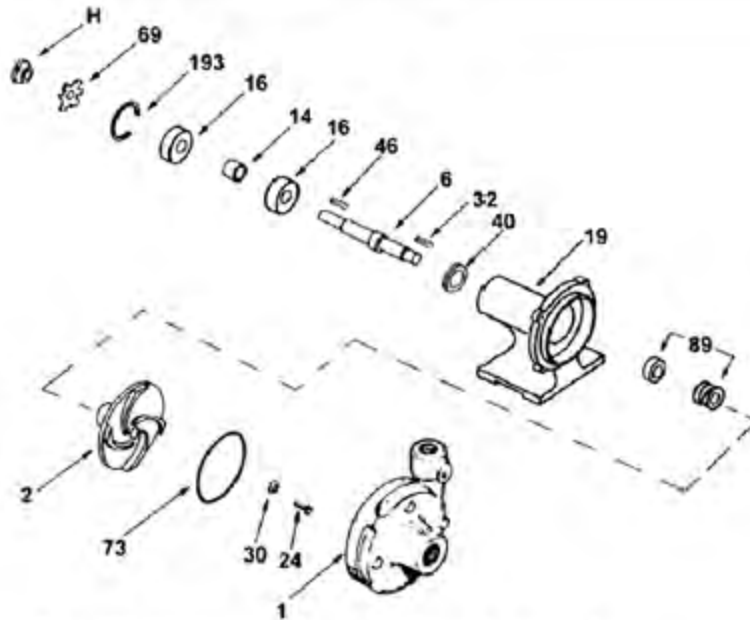

Farmchem

FRAMEPUMP™ – SSD561

5/8" STRAIGHT SHAFT

Key No.	Part Name	Part No.
1	Case, 316SS, 2 x 2 NPT	137.001.741
2	Impeller	137.001.742
24*	Screw Cap	137.001.745
30*	Washer, Flat	137.001.744
73•	O-Ring	116.000.141A
89•	Seal EPDM-CM	137.001.747
	Bearing Frame Ass'y Consisting of:	Unit B
6 □	Shaft, Ass'y	137.001.743
14•	Spacer	110.000.352
16•	Bearing (2 req'd)	103.000.158
19	Frame	137.001.746
32• □	Key	102.000.137
40•	Flinger	137.000.629
46 □	Key	102.000.256
69	Lockwasher	104.000.242
193	Retainer	102.000.105
H	Locknut	105.000.460
--	Repair Kit	118.000.351

• Denotes Components included in repair kit
 □ Denotes Components included with shaft Ass'y
 * Not Shown